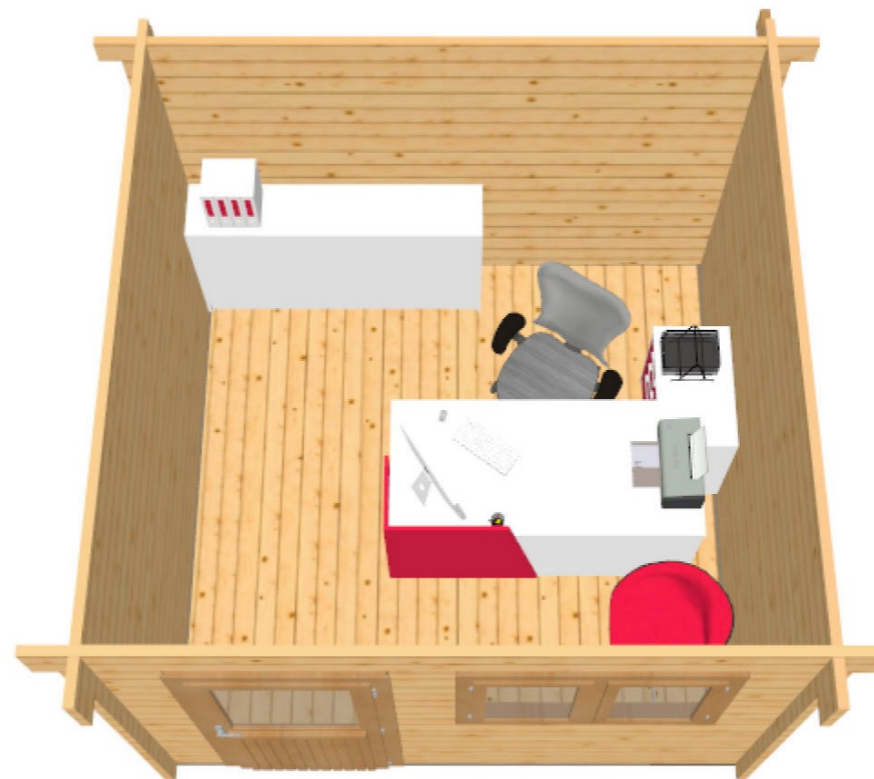

Premium door & window **£4,480** in. VAT

Aluminium door & sash window **£4,915** inc. VAT

Keops Interlock
Moderna style log cabin office
3m x 3m

**Elevation 3D
 Drawing**

Front width:	3000mm
Side depth:	3000mm
Log thickness:	45mm
Roof:	EPDM near flat
Roof height external:	2484mm
Fascia overhang:	235mm