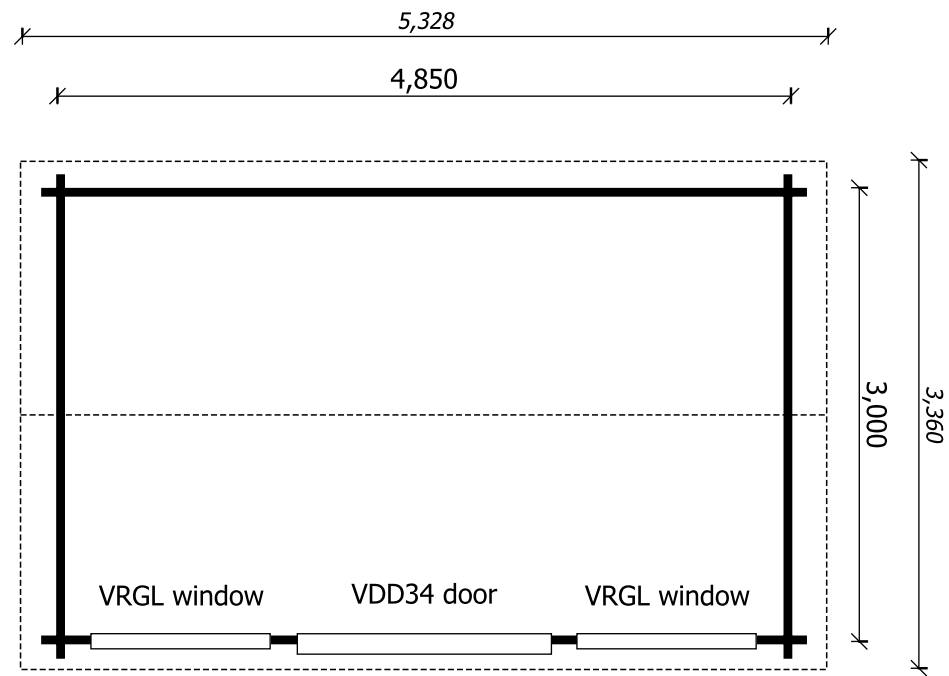

**Elevation 3D
 Drawing**

Gable size:	3000mm
Eaves size:	4850mm
Log thickness:	45mm
Apex/ridge roof:	Pitch 10°
Ridge height external:	2500mm max.
Wall height internal:	2061mm

Keops Interlock
 Five Oaks Farm
 Sheriffs Lench, Evesham
 Worcestershire
 WR11 4SN
 *Viewing by appointment

Tel: 01386 861961
 Fax: 01386 862015

www.logcabins.co.uk
enquiries@logcabins.co.uk

Keops Interlock
Moderna style log cabin office
3m x 3m

**Elevation 3D
 Drawing**

Front width:	3000mm
Side depth:	3000mm
Log thickness:	45mm
Roof:	EPDM near flat
Roof height external:	2484mm
Fascia overhang:	235mm

Premium door & window **£4,480** in. VAT

Aluminium door & sash window **£4,915** inc. VAT

Keops Interlock
Moderna style log cabin office
3m x 3m

**Elevation 3D
 Drawing**

Front width:	3000mm
Side depth:	3000mm
Log thickness:	45mm
Roof:	EPDM near flat
Roof height external:	2484mm
Fascia overhang:	235mm