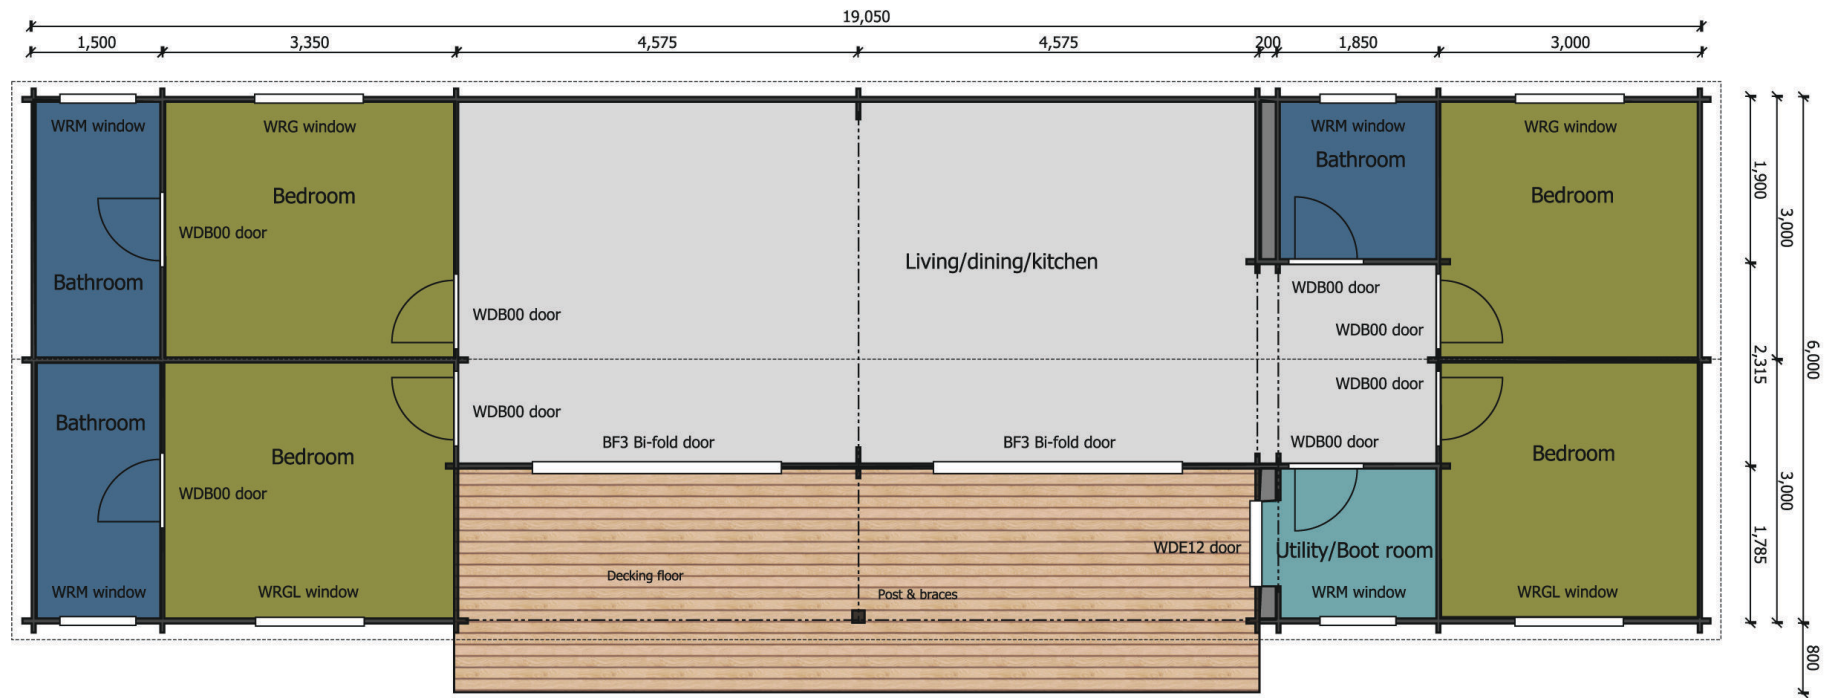

KEOPS

Four Bedroom Mobile Home
Spoonbill

Gable size: 6000mm
Eaves size: 19050mm
Roof: Apex/ridge 15°
Internal Height: 2996mm
Bedrooms: Four
Bathrooms: Three

Keops Interlock
Five Oaks Farm
Sheriffs Lench, Evesham
Worcestershire
WR11 4SN
*Viewing by appointment

01386 861961
07943 184992
logcabins.co.uk
enquiries@logcabins.co.uk

PEFC
CERT 16-27-018