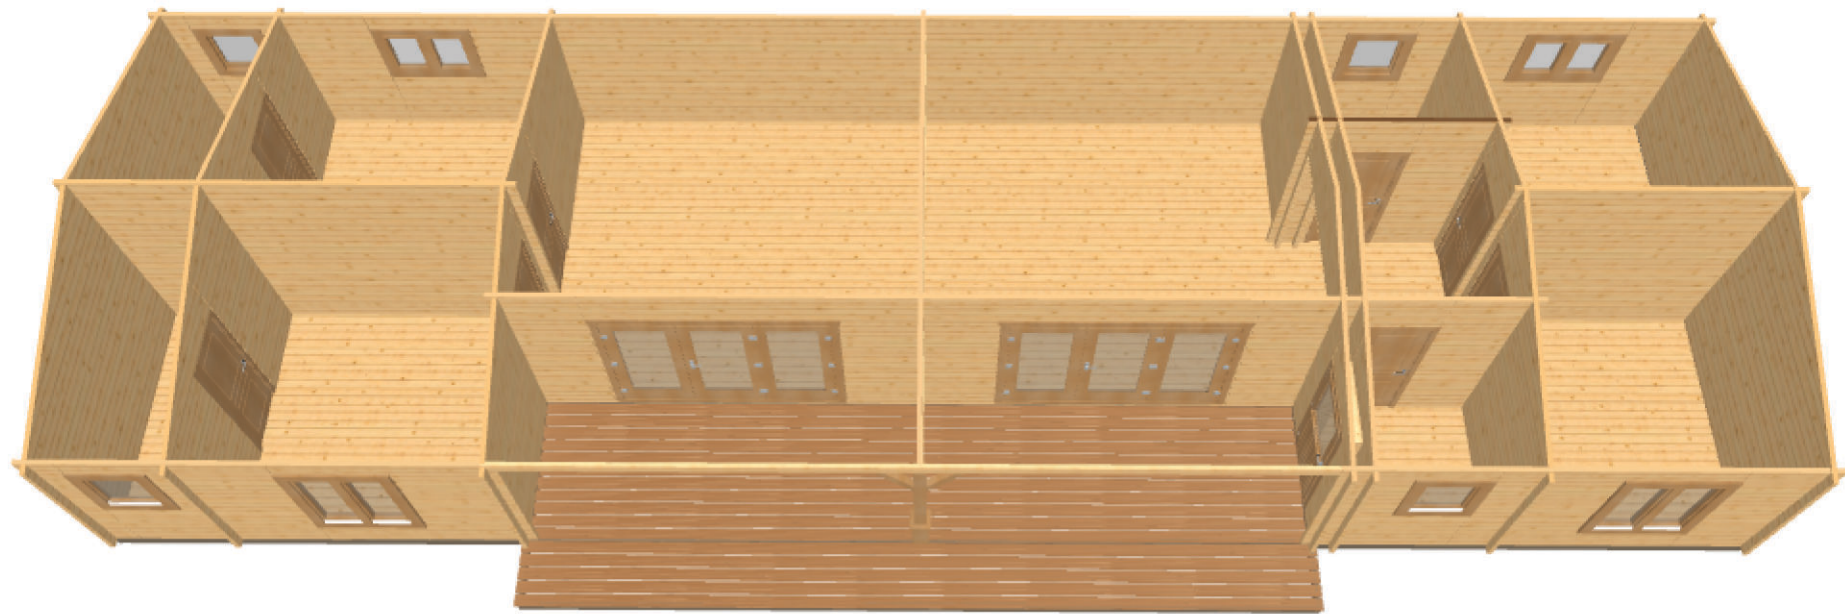

KEOPS

Four Bedroom Mobile Home
Spoonbill

Gable size: 6000mm
Eaves size: 19050mm
Roof: Apex/ridge 15°
Internal Height: 2996mm
Bedrooms: Four
Bathrooms: Three

Keops Interlock
Five Oaks Farm
Sheriffs Lench, Evesham
Worcestershire
WR11 4SN
*Viewing by appointment

01386 861961
07943 184992

logcabins.co.uk
enquiries@logcabins.co.uk

PEFC
*FSC 10-07-018

KEOPS

Four Bedroom Mobile Home
Spoonbill

Gable size: 6000mm
Eaves size: 19050mm
Roof: Apex/ridge 15°
Internal Height: 2996mm
Bedrooms: Four
Bathrooms: Three

Gable size: 6000mm
Eaves size: 19050mm
Roof: Apex/ridge 15°
Internal Height: 2996mm
Bedrooms: Four
Bathrooms: Three

Keops Interlock
Five Oaks Farm
Sheriffs Lench, Evesham
Worcestershire
WR11 4SN
*Viewing by appointment