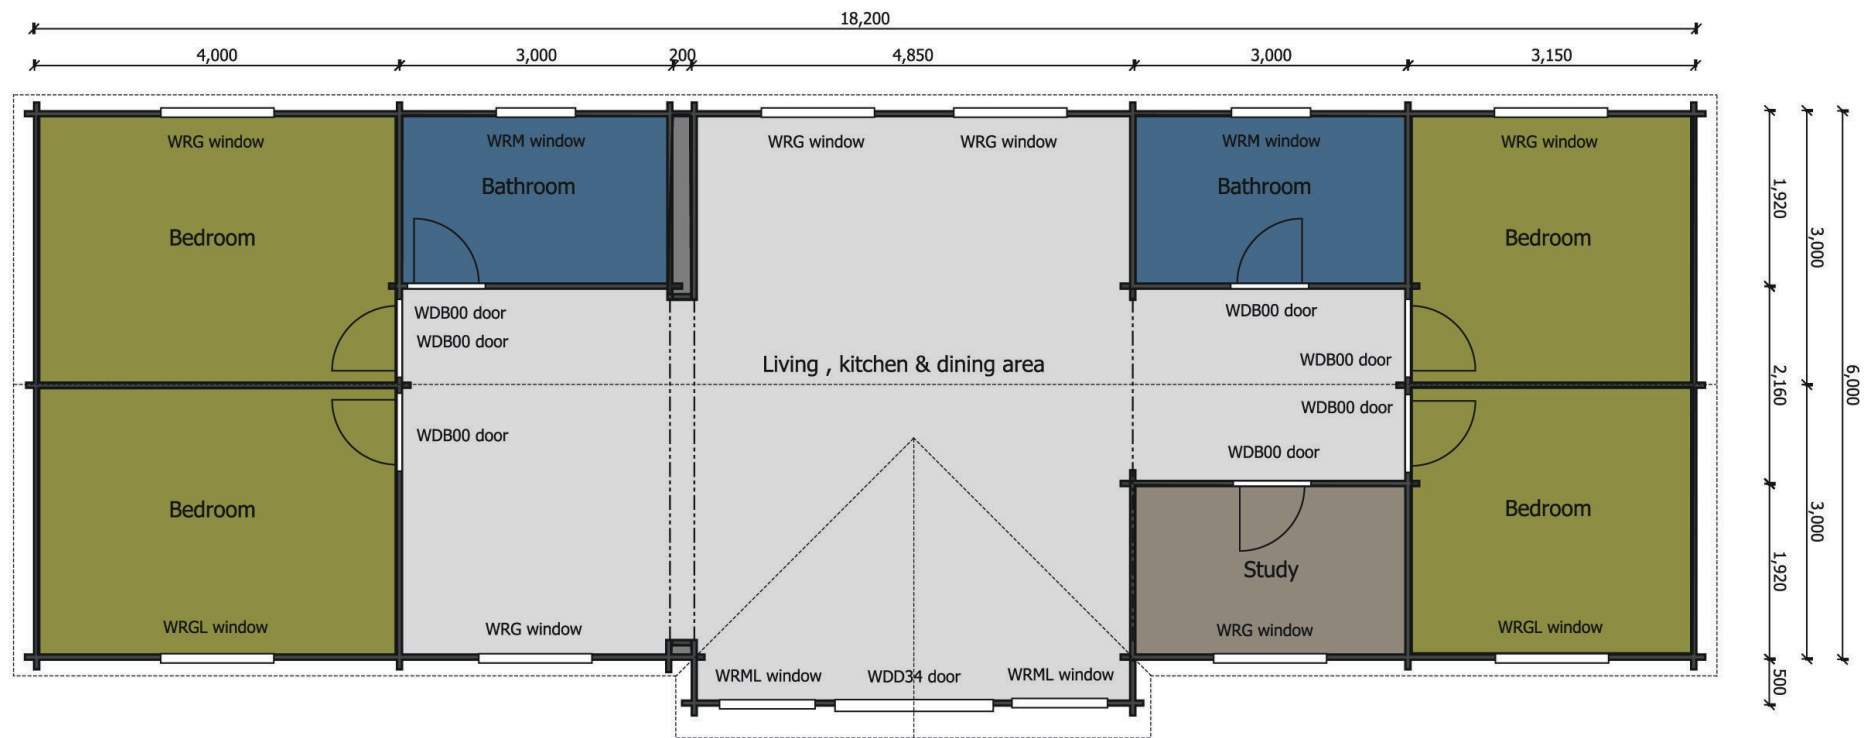

Gable size: 6000mm
Eaves size: 18200mm
Roof: Apex/ridge 15°
Internal Height: 2996mm
Bedrooms: Four
Bathrooms: Two

Keops Interlock
Five Oaks Farm
Sheriffs Lench, Evesham
Worcestershire
WR11 4SN
*Viewing by appointment

01386 861961
07943 184992

logcabins.co.uk
enquiries@logcabins.co.uk

PEFC
*PEFC 10-07-018

KEOPS

Four Bedroom Mobile Home
Heron

Gable size: 6000mm
Eaves size: 18200mm
Roof: Apex/ridge 15°
Internal Height: 2996mm
Bedrooms: Four
Bathrooms: Two

Four bedroom caravan/mobile home 6m x 18.2m

Specification

6000mm gable x 18200mm eaves

56mm log thickness

Apex/ridge roof

Felt roof shingles in a choice of black, brown, green or red

19mm pine tongue & groove vaulted ceiling

Structural timber chassis

19mm pine tongue & groove wooden floor

4850mm x 500mm feature porch

Partition walls as shown on plan

1 x WDD34 Premium double doors $\frac{3}{4}$ glazed with 24mm double glazing

6 x WRG Premium tilt & turn double windows with 24mm double glazing