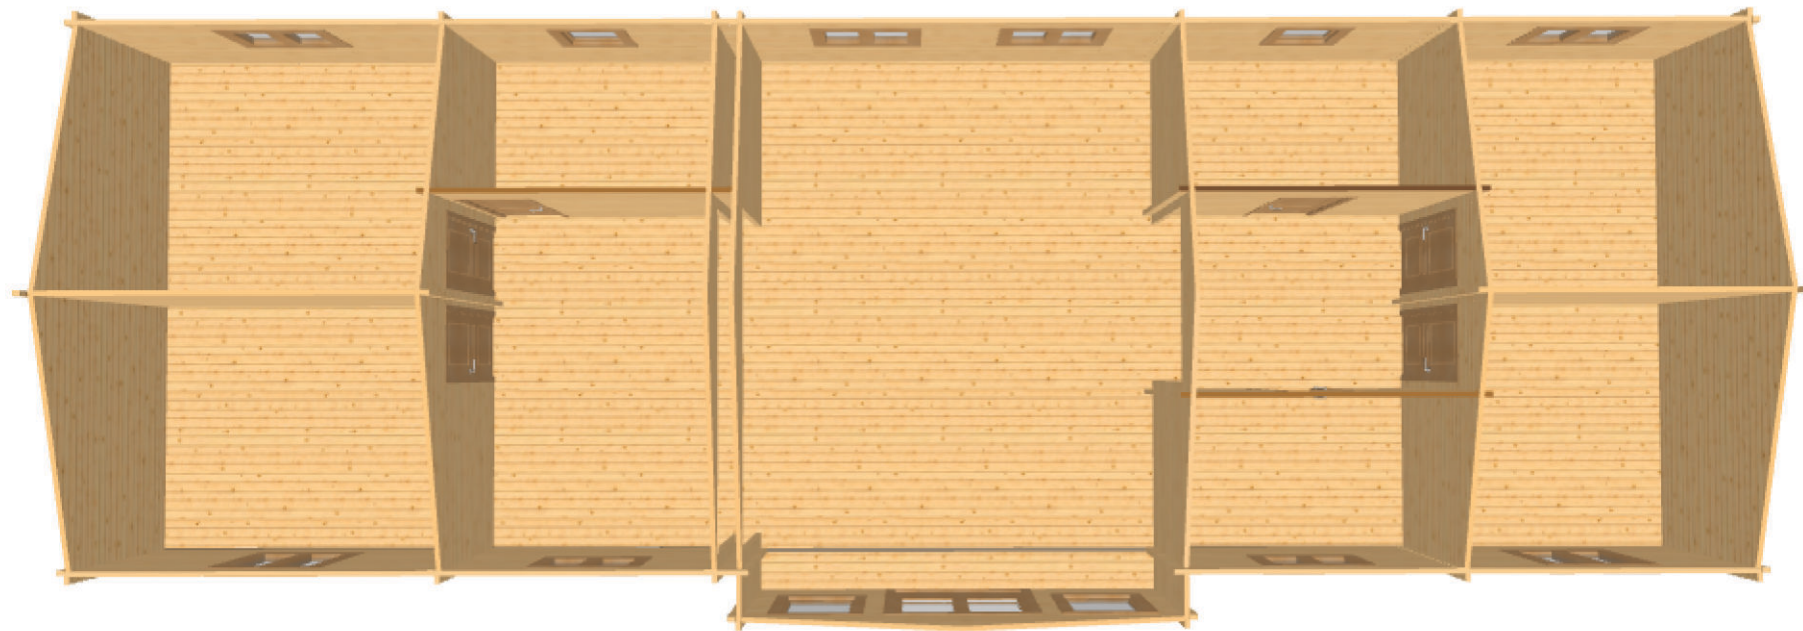

KEOPS

Four Bedroom Mobile Home
Heron

Gable size: 6000mm
Eaves size: 18200mm
Roof: Apex/ridge 15°
Internal Height: 2996mm
Bedrooms: Four
Bathrooms: Two

Keops Interlock
Five Oaks Farm
Sheriffs Lench, Evesham
Worcestershire
WR11 4SN
*Viewing by appointment

01386 861961
07943 184992

logcabins.co.uk
enquiries@logcabins.co.uk

PEFC
*PEFC 10-07-018