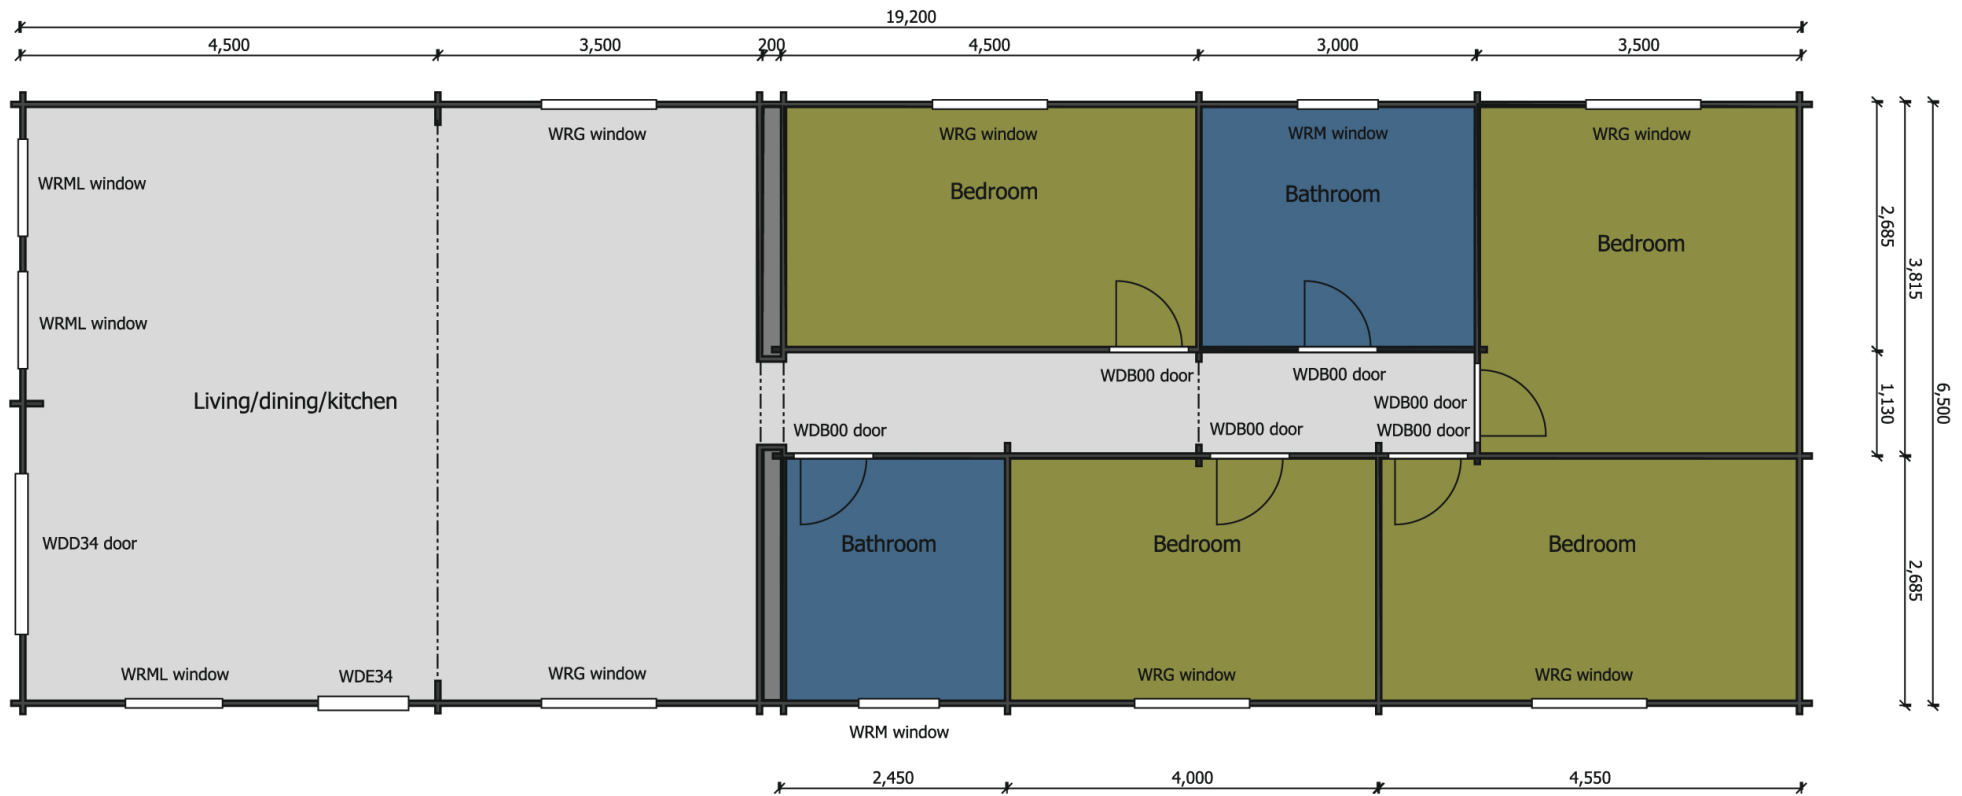

Gable size: 6500mm
Eaves size: 19200mm
Roof: Apex/ridge 14°
Internal Height: 3016mm
Bedrooms: Four
Bathrooms: Two

Keops Interlock
Five Oaks Farm
Sheriffs Lench, Evesham
Worcestershire
WR11 4SN
*Viewing by appointment

01386 861961
07943 184992

logcabins.co.uk
enquiries@logcabins.co.uk

PEFC
FSC C0-COC-1001

KEOPS

Four Bedroom Mobile Home
Bittern

Gable size: 6500mm
Eaves size: 19200mm
Roof: Apex/ridge 14°
Internal Height: 3016mm
Bedrooms: Four
Bathrooms: Two

Four bedroom caravan/mobile home 6.5m x 19.2m

Specification

6500mm gable x 19200mm eaves

56mm log thickness

Apex/ridge roof

Felt roof shingles in a choice of black, brown, green or red

19mm pine tongue & groove vaulted ceiling