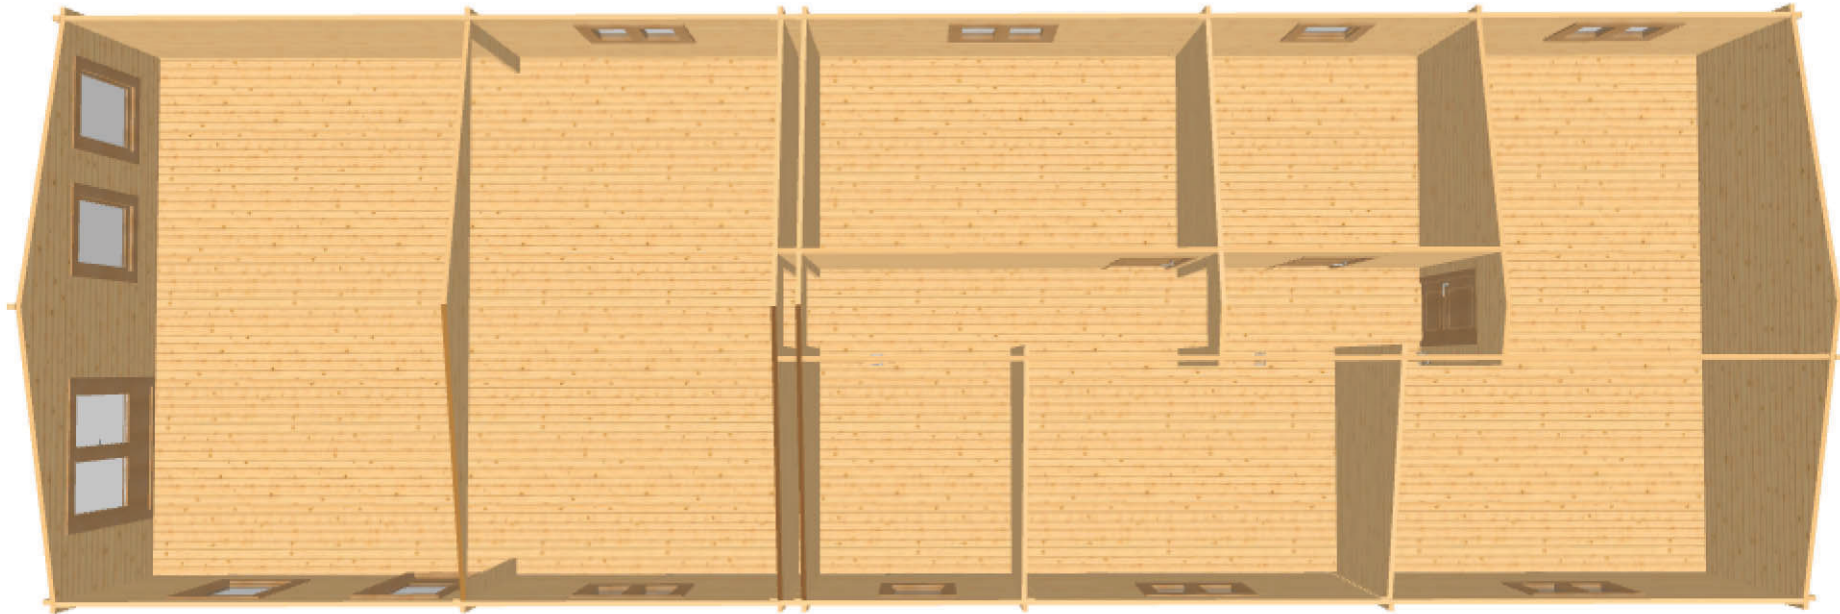

KEOPS

Four Bedroom Mobile Home
Bittern

Gable size: 6500mm
Eaves size: 19200mm
Roof: Apex/ridge 14°
Internal Height: 3016mm
Bedrooms: Four
Bathrooms: Two

Keops Interlock
Five Oaks Farm
Sheriffs Lench, Evesham
Worcestershire
WR11 4SN
*Viewing by appointment

01386 861961
07943 184992

logcabins.co.uk
enquiries@logcabins.co.uk

PEFC
FSC C0-COC-1001