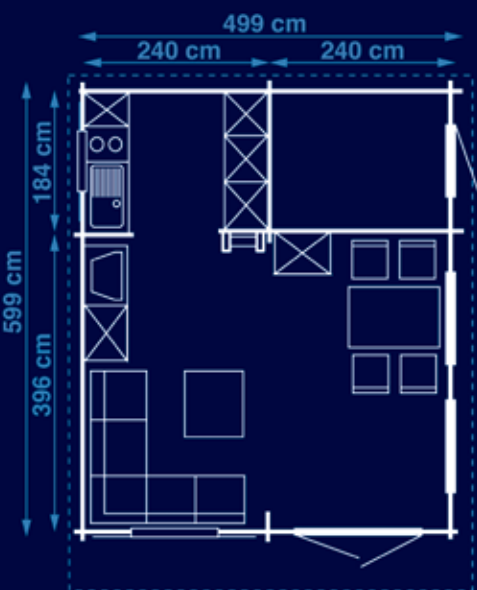

# KEOPS INTERLOCK ANDORRA & MONACO LODGES

Andorra 20

Andorra 24

Andorra 28

The Andorra and Monaco are very popular cabins for all kinds of use; fishing lodge, guest room, holiday retreat, studio, games room to name but a few. They share the usual high quality features of the Interlock tailor made cabins although they are produced in greater quantity batches and so are very competitively priced. Each cabin has three rooms downstairs and a loft area that covers the two smaller rooms. There are six cabin sizes to choose from.

### F E A T U R E S

- Interlocking wall logs in 45mm or 56mm thickness
  - Canopy 735mm
  - Double door <sup>3</sup>/<sub>4</sub> glazed
  - Single door <sup>1</sup>/<sub>2</sub> glazed or solid
    - 2 or 3 double windows
    - 1 single window top hinged
  - Pressure treated floor bearers
- Loft & cabin floor 19mm tongue & groove pine boards
  - 19mm pine tongue & groove ceiling
- Felt shingles in a choice of black, brown, green or red
  - Loft ladder
- Loft height at centre approx 1350mm
  - PEFC certified timber