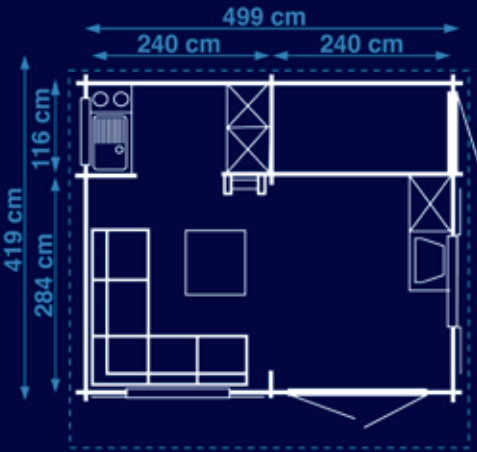

# KEOPS INTERLOCK ANDORRA & MONACO LODGES

Andorra 20

Andorra 24

Andorra 28

The Andorra and Monaco are very popular cabins for all kinds of use; fishing lodge, guest room, holiday retreat, studio, games room to name but a few. They share the usual high quality features of the Interlock tailor made cabins although they are produced in greater quantity batches and so are very competitively priced. Each cabin has three rooms downstairs and a loft area that covers the two smaller rooms. There are six cabin sizes to choose from.