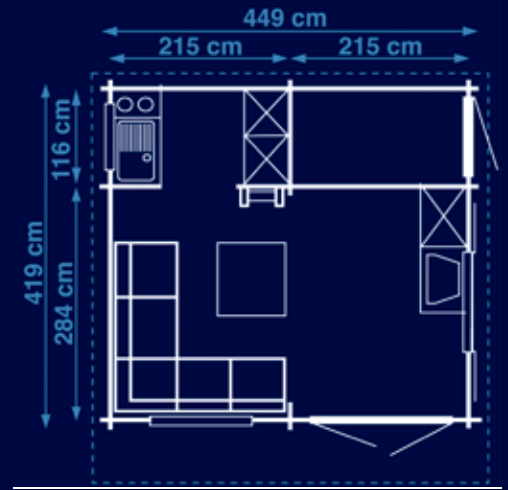

# KEOPS INTERLOCK ANDORRA & MONACO LODGES

Andorra 20

Andorra 24

Andorra 28

The Andorra and Monaco are very popular cabins for all kinds of use; fishing lodge, guest room, holiday retreat, studio, games room to name but a few. They share the usual high quality features of the Interlock tailor made cabins although they are produced in greater quantity batches and so are very competitively priced. Each cabin has three rooms downstairs and a loft area that covers the two smaller rooms. There are six cabin sizes to choose from.