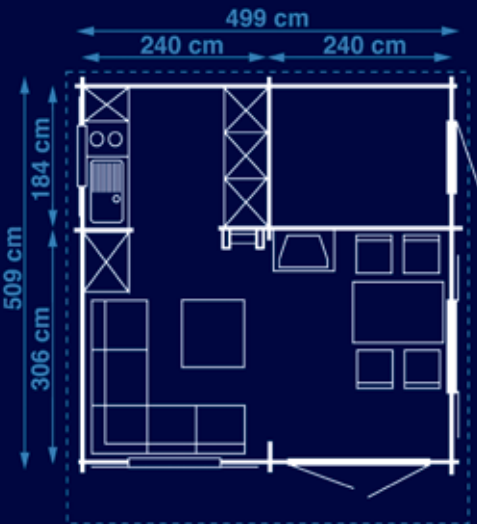

# KEOPS INTERLOCK ANDORRA & MONACO LODGES

Andorra 20

Andorra 24

Andorra 28

The Andorra and Monaco are very popular cabins for all kinds of use; fishing lodge, guest room, holiday retreat, studio, games room to name but a few. They share the usual high quality features of the Interlock tailor made cabins although they are produced in greater quantity batches and so are very competitively priced. Each cabin has three rooms downstairs and a loft area that covers the two smaller rooms. There are six cabin sizes to choose from.