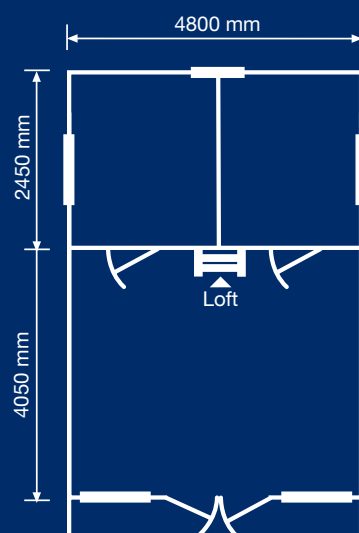

## **FOREST LODGE**

The Forest Lodge is a three room log cabin with a loft area above two of the rooms. Measuring 4.8 metres wide by 6.5m deep, it is just under 30 sq m for building regulations exemption.

Forest Lodge showing optional premium door & windows

The ridge height is 3.9m with a 30 degree roof pitch

The Forest Lodge features roof and floor insulation and double glazing

The loft area with ladder is ideal for guest accommodation

### F E A T U R E S

- 56 or 45mm log thickness
- 29.9 square metres - exempt from building regulations
  - Ridge height 3.9m - side wall height 2.4m
    - Large front room 4.8m x 4.05m
    - 2 back rooms 2.4m x 2.45m
- Large loft above back rooms with loft ladder – loft height 1500mm max
  - 1 metre canopy
  - Pressure treated floor bearers
  - 19mm pine tongue & groove floor
  - 19mm pine tongue & groove ceiling
- Felt roof shingles in a choice of black, brown, green or red
  - Double glazed doors & windows
    - Floor insulation
    - Roof insulation
  - PEFC certified timber