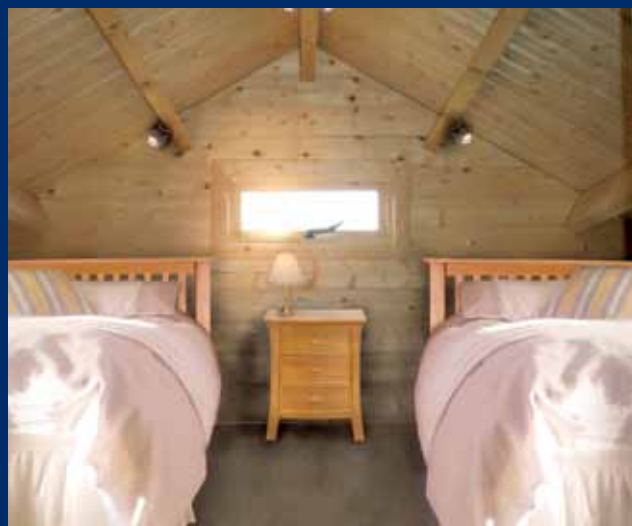

## **FOREST LODGE**

The Forest Lodge is a three room log cabin with a loft area above two of the rooms. Measuring 4.8 metres wide by 6.5m deep, it is just under 30 sq m for building regulations exemption.

These superb log cabins are great for many uses, holiday retreat, guest room, fishing lodge, studio, office, gym, to name just a few. The large front room is ideal for a pool table or play area. Essentially it just has every feature you could want in a log cabin.

Forest Lodge showing optional premium door & windows

The ridge height is 3.9m with a 30 degree roof pitch

The Forest Lodge features roof and floor insulation and double glazing

The loft area with ladder is ideal for guest accommodation